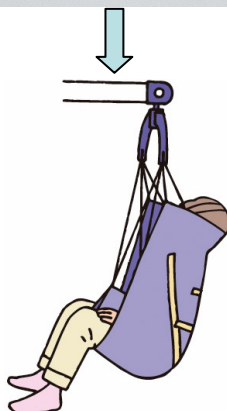

Lift up patient by using hand held controller.

Lower patient by using hand held controller, and take off the sling sheet.

*Sling sheet is an option. Please select a sling sheet that suits patient's condition (see back page).

PARAMOUNT BED

KQ-77,78,79A,79B

Sling sheet

Sling seat eases Lift transfer by supporting patient's posture.

KQ-77

Half size

Suitable patient's height: 148-175cm

For patient whose neck is stable.

- polyester mesh type
- Inclusive of a storing bag which can be also used as a washing net.

KQ-78

Full size

Suitable patient's height: 148-175cm

For patient whose neck is unstable.

- polyester mesh type
- Inclusive of a storing bag which can be also used as a washing net.