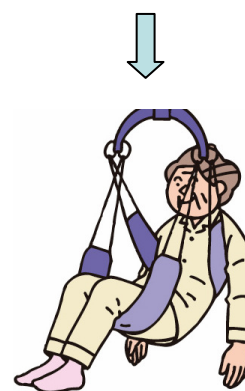

PARAMOUNT BED

KQ-77,78,79A,79B

Sling sheet

Sling seat eases Lift transfer by supporting patient's posture.

KQ-77

Half size

Suitable patient's height: 148-175cm

For patient whose neck is stable.

- polyester mesh type
- Inclusive of a storing bag which can be also used as a washing net.

KQ-78

Full size

Suitable patient's height: 148-175cm

For patient whose neck is unstable.

- polyester mesh type
- Inclusive of a storing bag which can be also used as a washing net.

KQ-79A,B

Separate type

Suitable patient's chest:
KQ-79A 60-85cm
KQ-79B 85-100cm

For patient whose head and shoulder are stable.

- Chest/leg sling are sold by one set.
- It is not available for patient whose posture can't be kept when his/her back and leg are lifted.
- polyester mesh type
- Inclusive of a storing bag which can be also used as a washing net.