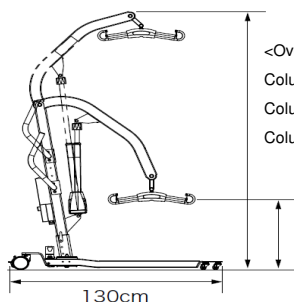

Height of column is
adjustable at 3 levels
in increments of 5cm.

Emergency stop button

Pedal
Easy to open/close the
legs

Height of leg is 6.6cm to accommodate to low height bed. Double casters for better maneuverability.

- Material: Column/boom: Aluminum, Base frame: Steel with powder coating
- Safe working load: 205kg
- Weight of product: Approx.38kg
- Dimension: length:130cm / width: 65-106cm

Raise back section, and put sling sheet on patient properly.

PARAMOUNT BED

KQ-77,78,79A,79B

Sling sheet

Sling seat eases Lift transfer by supporting patient's posture.

KQ-77

Half size

Suitable patient's height: 148-175cm

For patient whose neck is stable.

- polyester mesh type
- Inclusive of a storing bag which can be also used as a washing net.

KQ-78

Full size

Suitable patient's height: 148-175cm

For patient whose neck is unstable.

- polyester mesh type
- Inclusive of a storing bag which can be also used as a washing net.