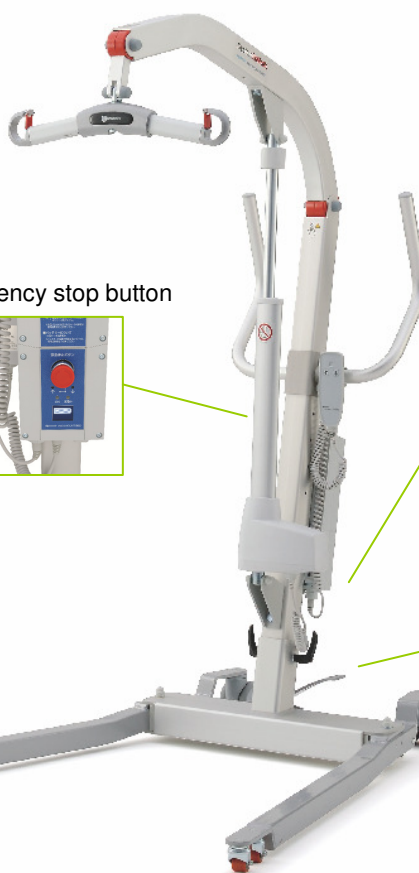

PARAMOUNT BED

KQ-781

Patient Lifter

**Paramount Bed strives for patient's safety and easy usage.
Our Lifter is cordless for easy operation.**

Hanger hook
Safety stopper is equipped.

Handle
Height adjustable
5 levels in
increments of 6cm

Height of column is
adjustable at 3 levels
in increments of 5cm.

Emergency stop button

Pedal
Easy to open/close the
legs

Height of leg is 6.6cm to accommodate to low height bed. Double casters for better maneuverability.

- Material: Column/boom: Aluminum, Base frame: Steel with powder coating
- Safe working load: 205kg
- Weight of product: Approx.38kg
- Dimension: length:130cm / width: 65-106cm

Raise back section, and put sling sheet on patient properly.

PARAMOUNT BED

KQ-77,78,79A,79B

Sling sheet

Sling seat eases Lift transfer by supporting patient's posture.

KQ-77

Half size

Suitable patient's height: 148-175cm

For patient whose neck is stable.